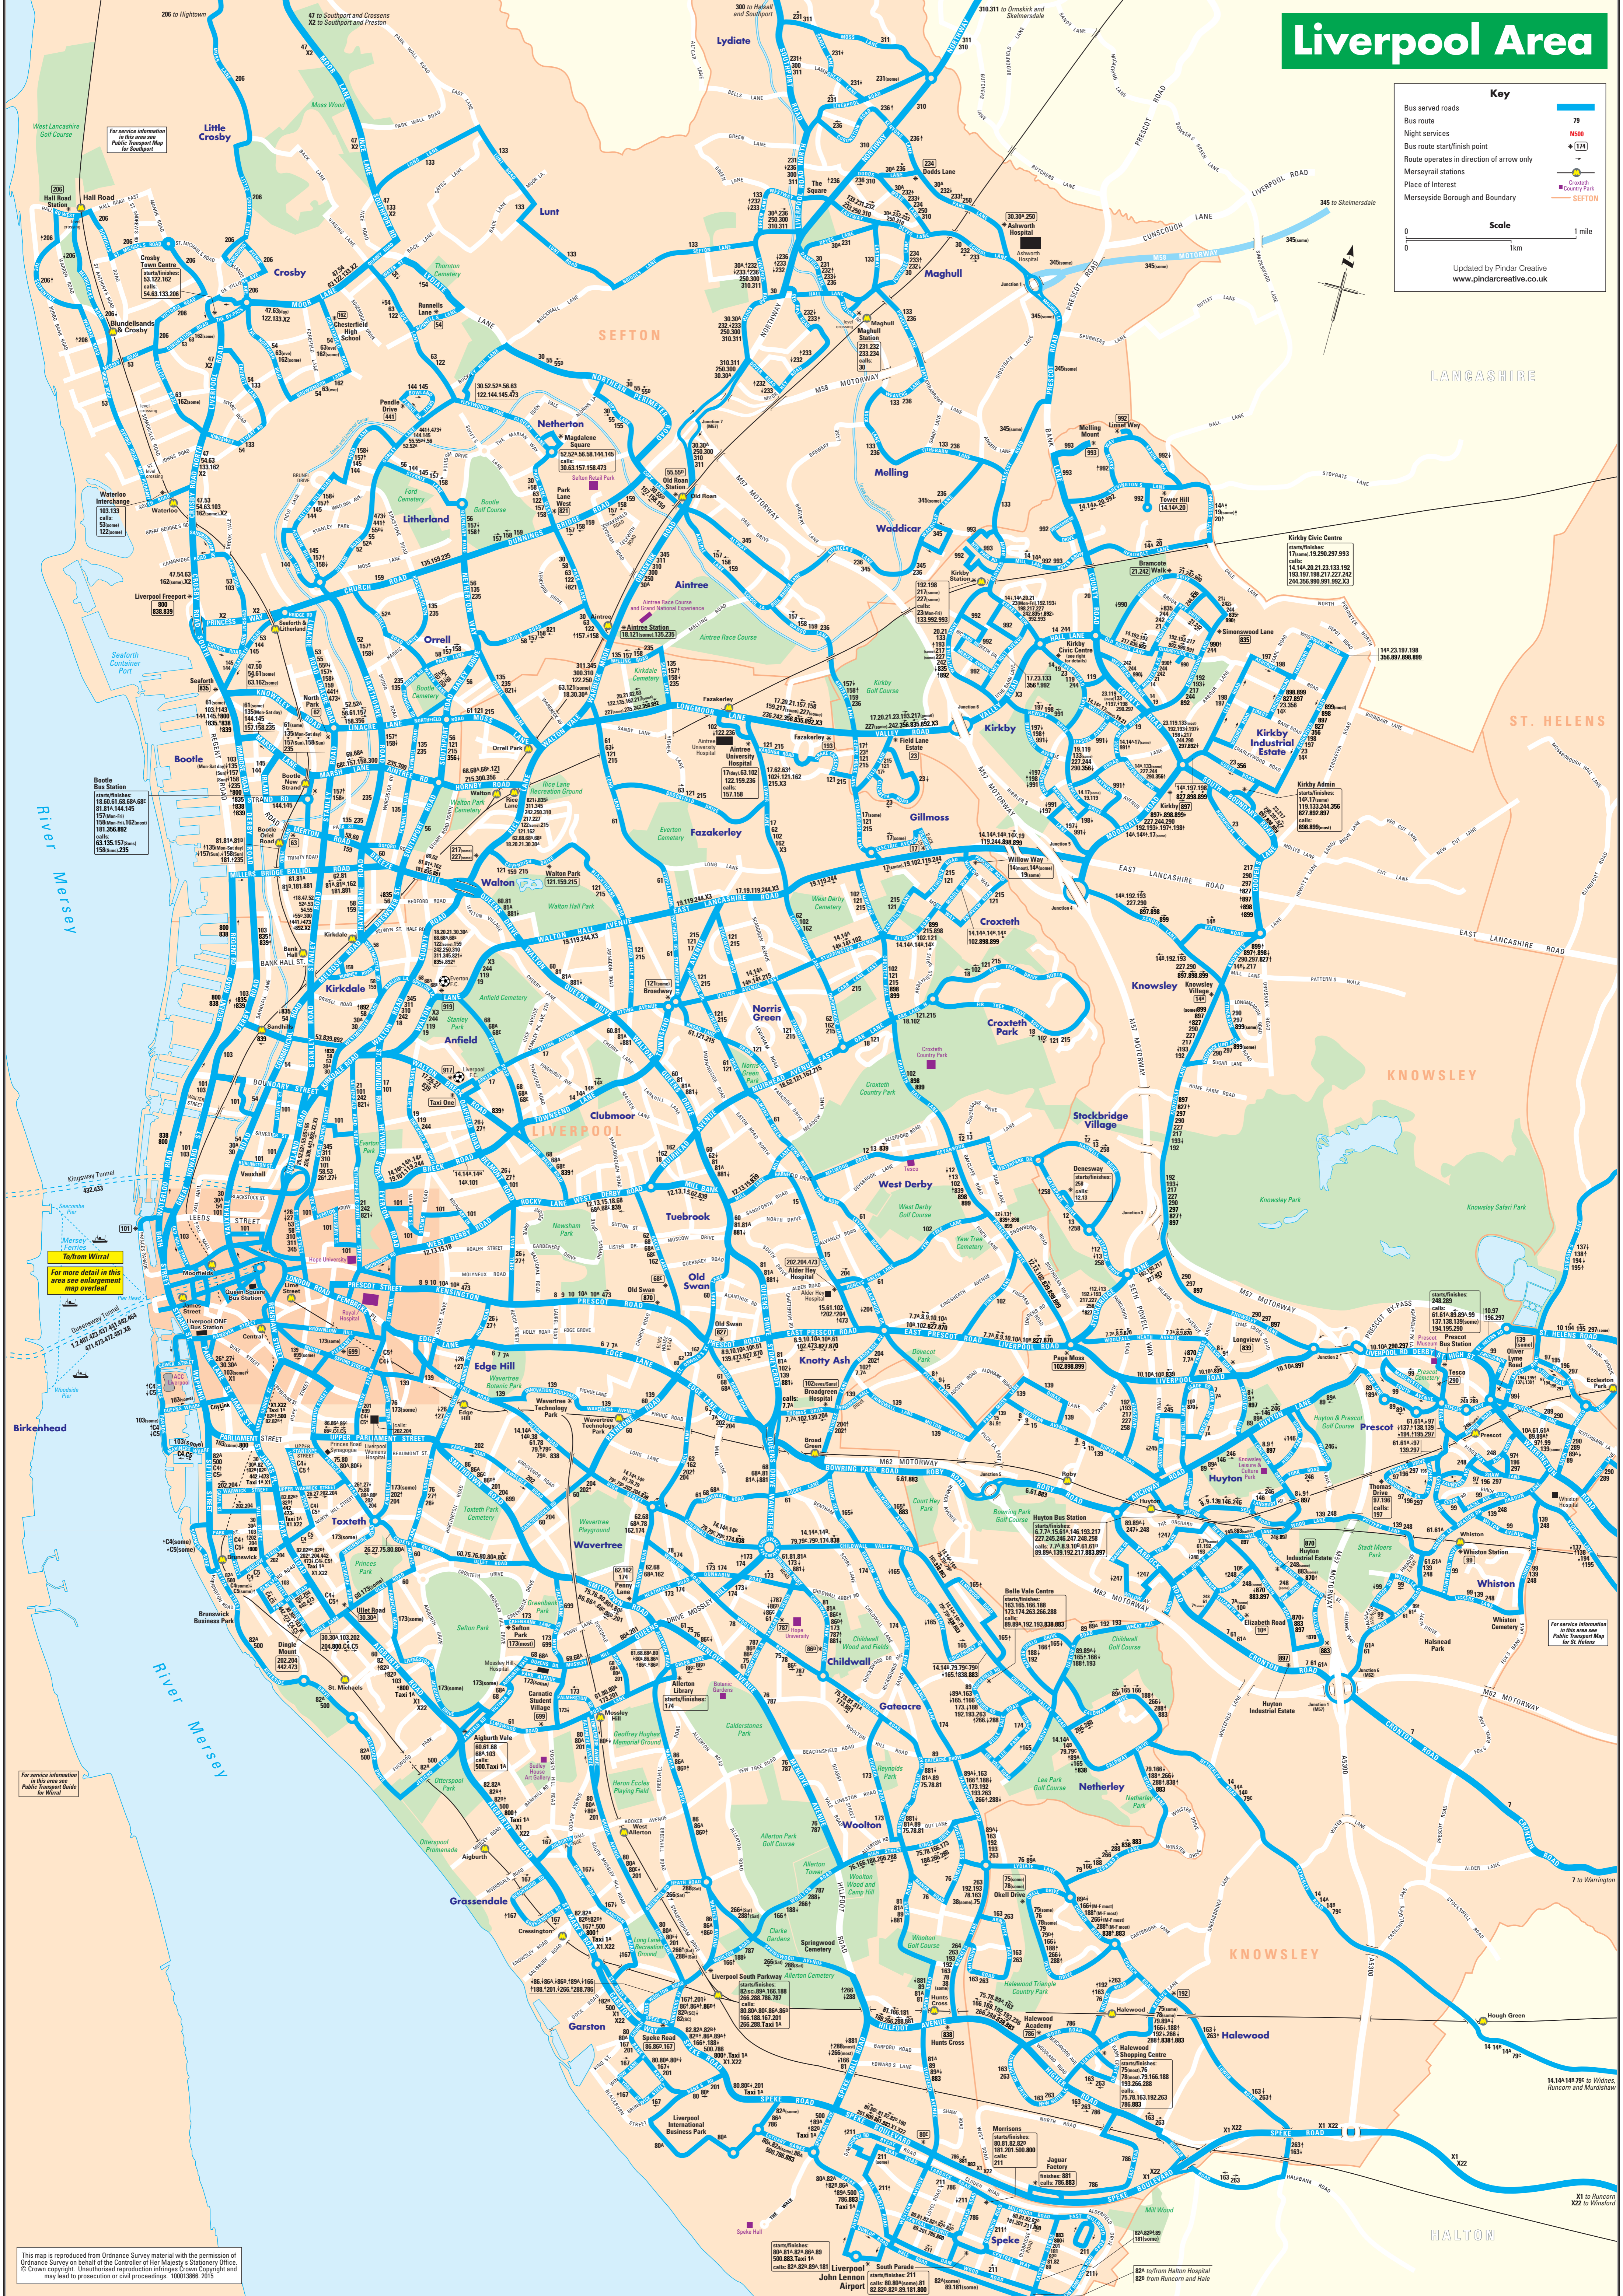

Liverpool Area

Key

- Bus served roads
- Bus route
- Night services
- Bus route start/finish point
- Route operates in direction of arrow only
- Merseyside stations
- Place of Interest
- Merseyside Borough and Boundary

Scale

0 1km 1 mile

Updated by Pindar Creative
www.pindarcreative.co.uk

For service information in this area see Public Transport Guide for St Helens

For service information in this area see Public Transport Guide for Wirral

For more detail in this area see enlargement map overleaf